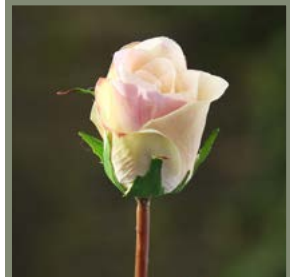

### Viburnum

Ivory Wisteria

Code: HY/WH

Mauve Wisteria

Code: HY/PU

Ivory Medium Rose Bud

Code: L761/WH

Vintage Pink Medium Rose Bud